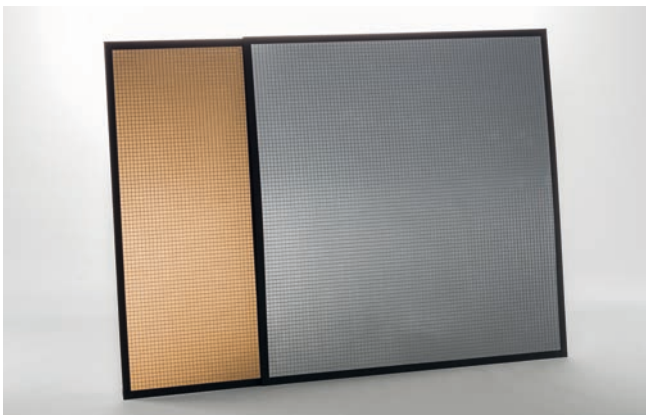

The Reflectors

A choice of unique multi-mirror reflectors.

The colors: provided by dual color filters, that at first look appear uninspiring and simple.

THE MULTI-MIRROR REFLECTORS

EFLECT Large multi-mirror Reflectors 45x45cm (18x18")

DEFRL-MS1

small mirrors silver

DEFRL-MS2

large mirrors silver

DEFRL-MG1

small mirrors gold

DEFRL-MG2

large mirrors gold

Baby EFLECT 20x20cm (8x8")

DEFR-MG1

small mirrors gold

DEFR-MS1

small mirrors silver

DEFR-MS2

large mirrors silver

MOUNTING SYSTEM AND DEVICES