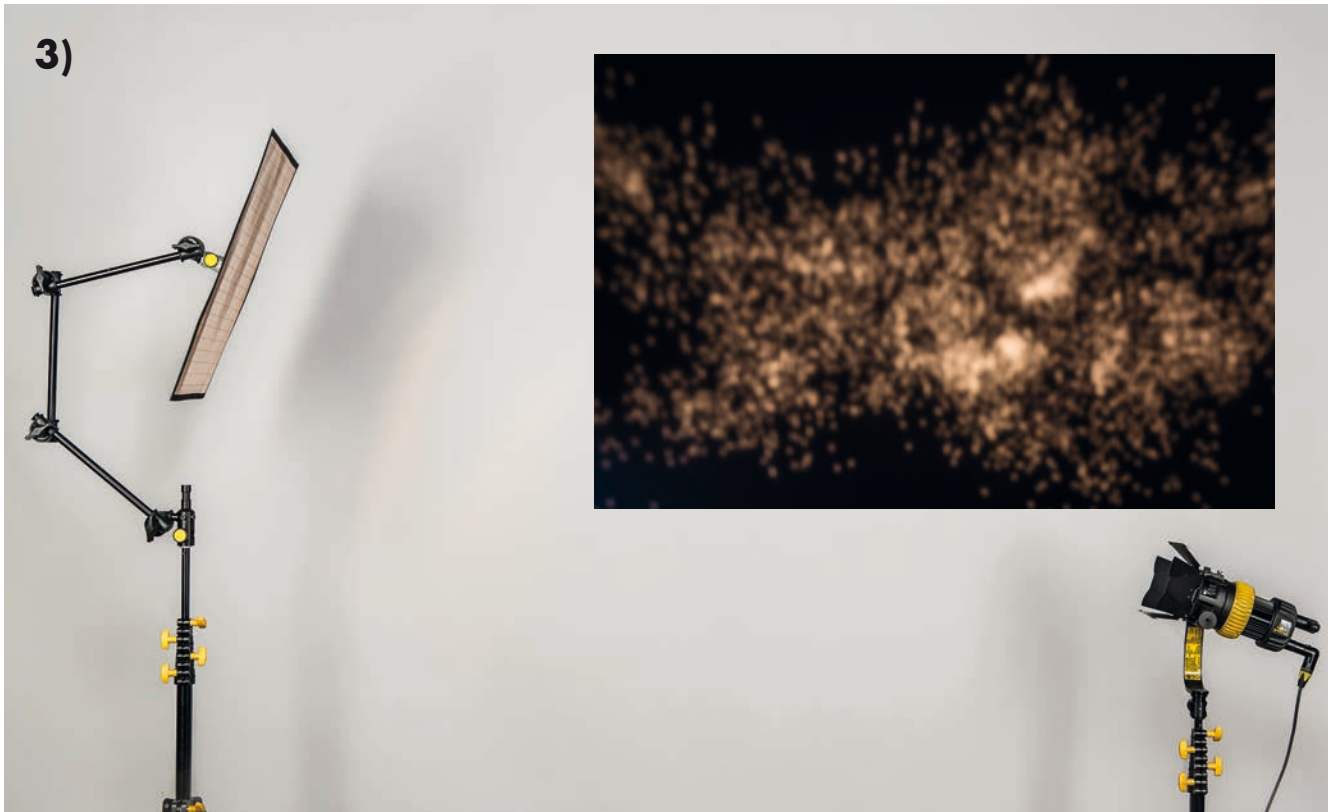

Soft case Baby

SEF-B

Soft case Kit EFLECT - Baby, Filters optional - choose size

SETUP

shown here at close proximity, providing gentle flowing effects

at medium distance, showing more distinctly separated effects

SETUP

at larger distance (possibly using 2 separate lighting stands)

More distinct lighting effects, better separation.

DGF-YM

DGF-BR

DGF-YM

Effect Large 45x45cm, silver large mirrors, light head in flood, 1,20m distance