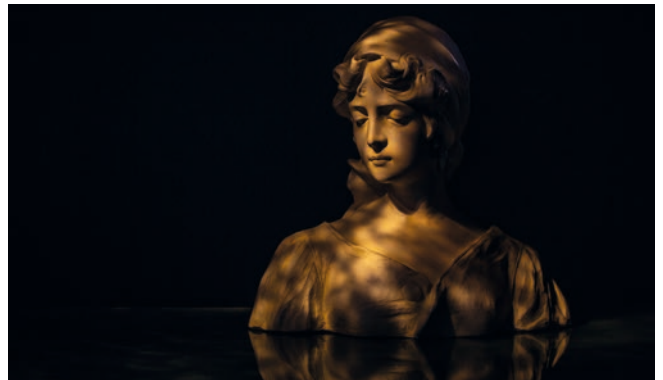

Effect Large 45x45cm, gold small mirrors, light head in flood, 1,20m distance