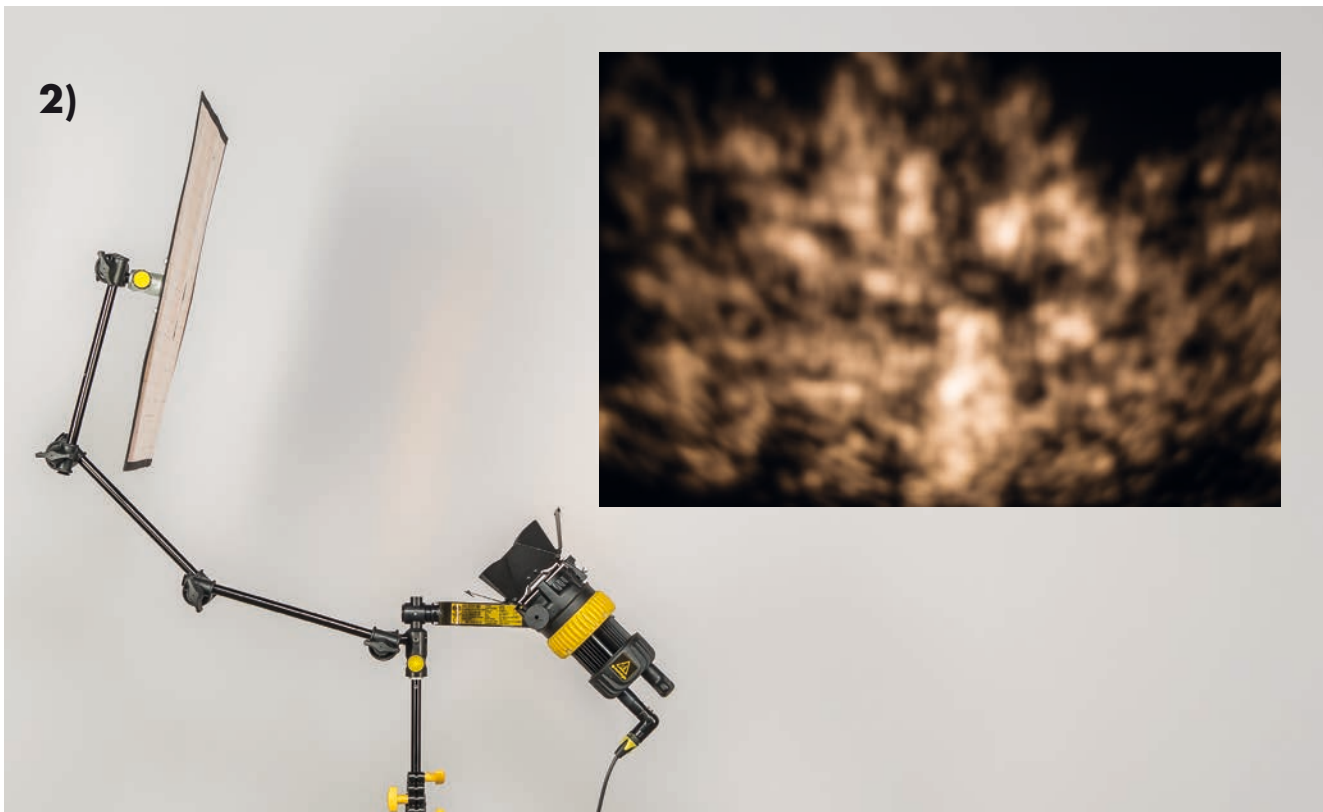

Soft case Baby

SEF-B

Soft case Kit EFLECT - Baby, Filters optional - choose size

SETUP

shown here at close proximity, providing gentle flowing effects

at medium distance, showing more distinctly separated effects