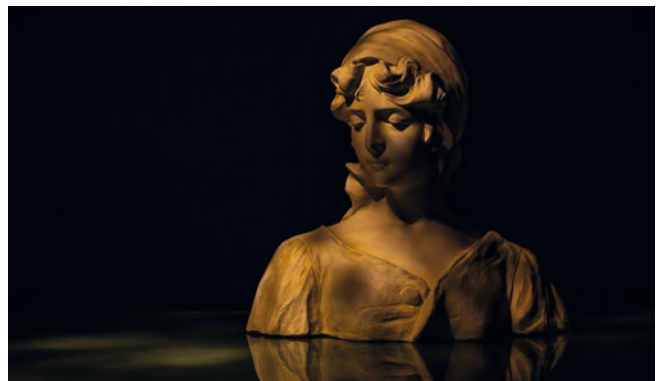

Effect Large 45x45cm, gold small mirrors, light head in spot, 1,20m distance