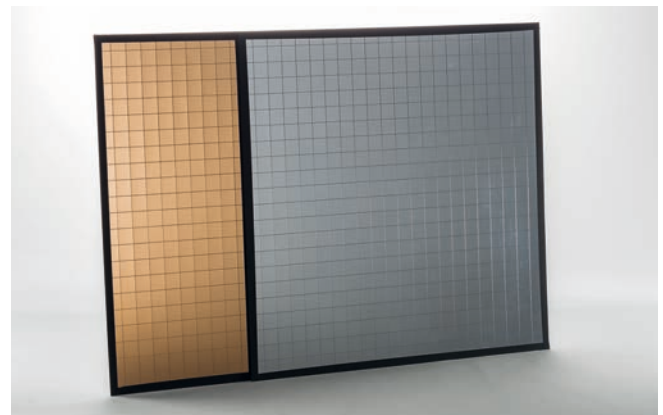

Baby EFLECT 20x20cm (8x8")

DEFR-MG1

small mirrors gold

DEFR-MS1

small mirrors silver

DEFR-MS2

large mirrors silver

MOUNTING SYSTEM AND DEVICES