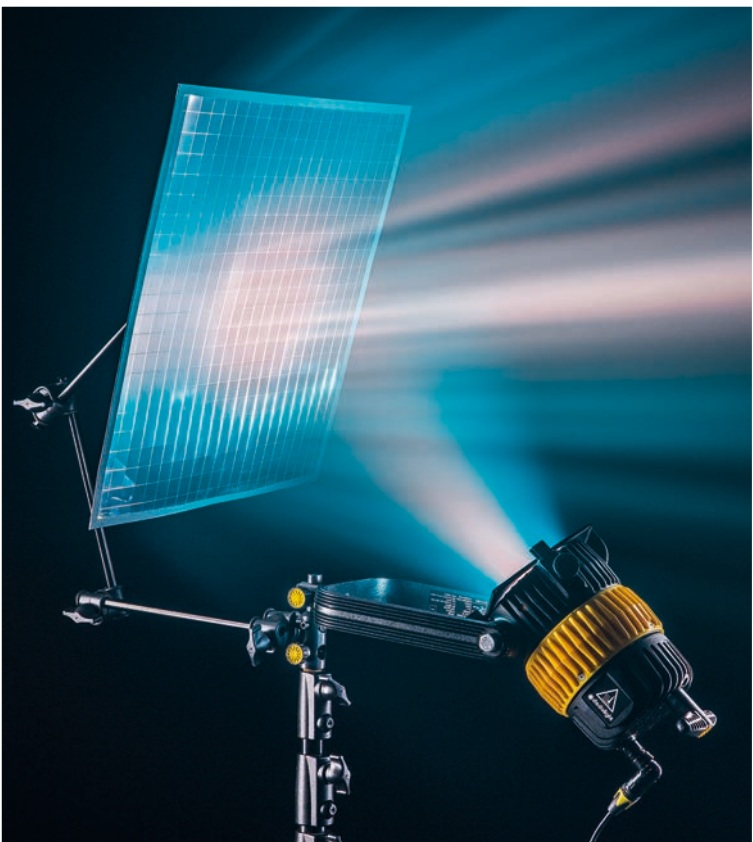

Efect large system shares the same mounting system as used on the dedolight Lightstream reflectors.

The attachment to the lighting stand or other grip equipment is flexible by the multi-link adjustable holding arm.

Soft case Baby

SEF-B

Soft case Kit EFLECT - Baby, Filters optional - choose size

SETUP

shown here at close proximity, providing gentle flowing effects

at medium distance, showing more distinctly separated effects

SETUP

at larger distance (possibly using 2 separate lighting stands)

More distinct lighting effects, better separation.

DGF-YM

DGF-BR

DGF-YM

Effect Large 45x45cm, silver large mirrors, light head in flood, 1,20m distance