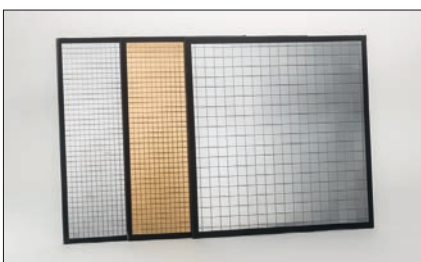

Baby EFLECT 20x20cm (8x8")

DEFR-MG1

small mirrors gold

DEFR-MS1

small mirrors silver

DEFR-MS2

large mirrors silver

MOUNTING SYSTEM AND DEVICES