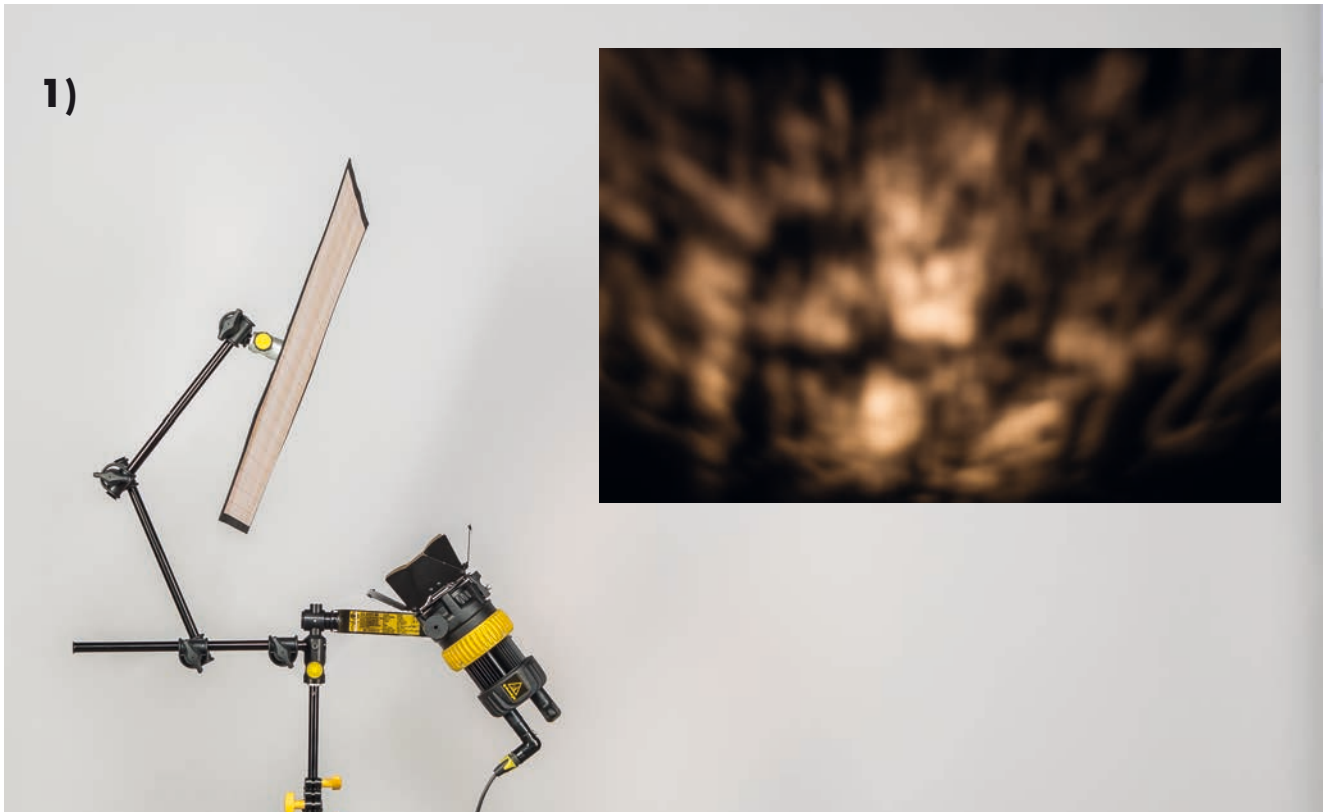

Soft case Baby

SEF-B

Soft case Kit EFLECT - Baby, Filters optional - choose size

SETUP

shown here at close proximity, providing gentle flowing effects

at medium distance, showing more distinctly separated effects